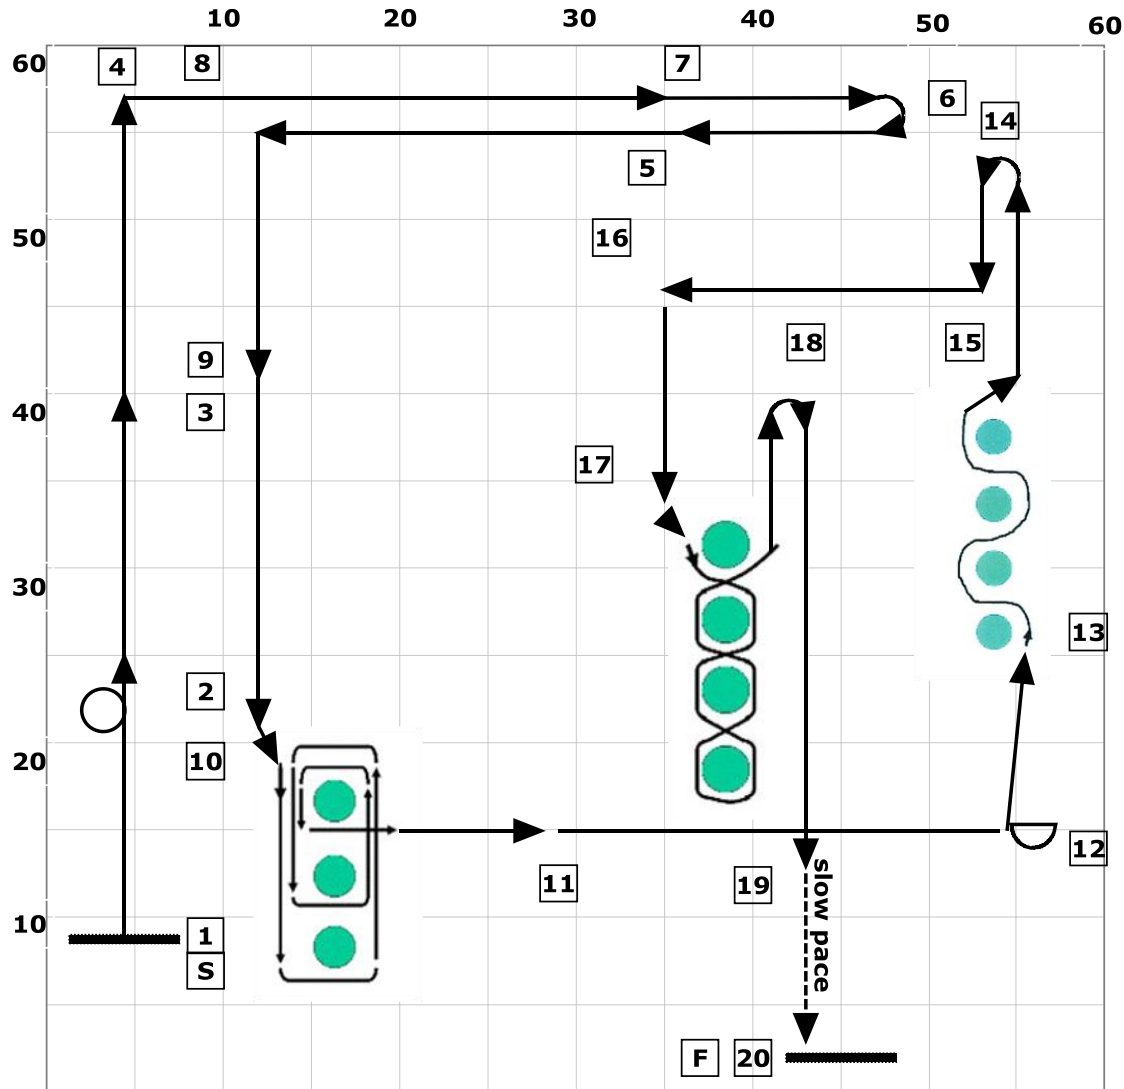

CARO Course Design
 Dog'O'Pogo T12-028
 April 1, 2012, 60 X 60 Indoors (Barn)
 Novice, 12thth Class
 Designed by: Diane Pitts; Time Allowed: 4 minutes

1. Start On Left (48)
2. 360 Degree Left Turn (14)
3. **HALT**, Sit, Walk Around (5)
4. Right Turn (7)
5. **HALT**, Sit, Stand (2)
6. About Turn Right (9)
7. Call Front, Finish Left (18)
8. **HALT**, 90 Degree Pivot Left, Halt (24)
9. Call Front, Forward Left (16)
10. Spiral Left, Dog Inside (26)
11. **HALT**, Sit, Down, Sit (4)
12. 270 Degree Right Turn (11)
13. Weave Once (1)
14. About U Turn (10)
15. **HALT**, Turn Right, 1 Step, Halt (28)
16. Left Turn (8)
17. Straight Figure 8 (29)
18. About Turn Right (55)
19. Slow Pace (19)
20. Finish (49)