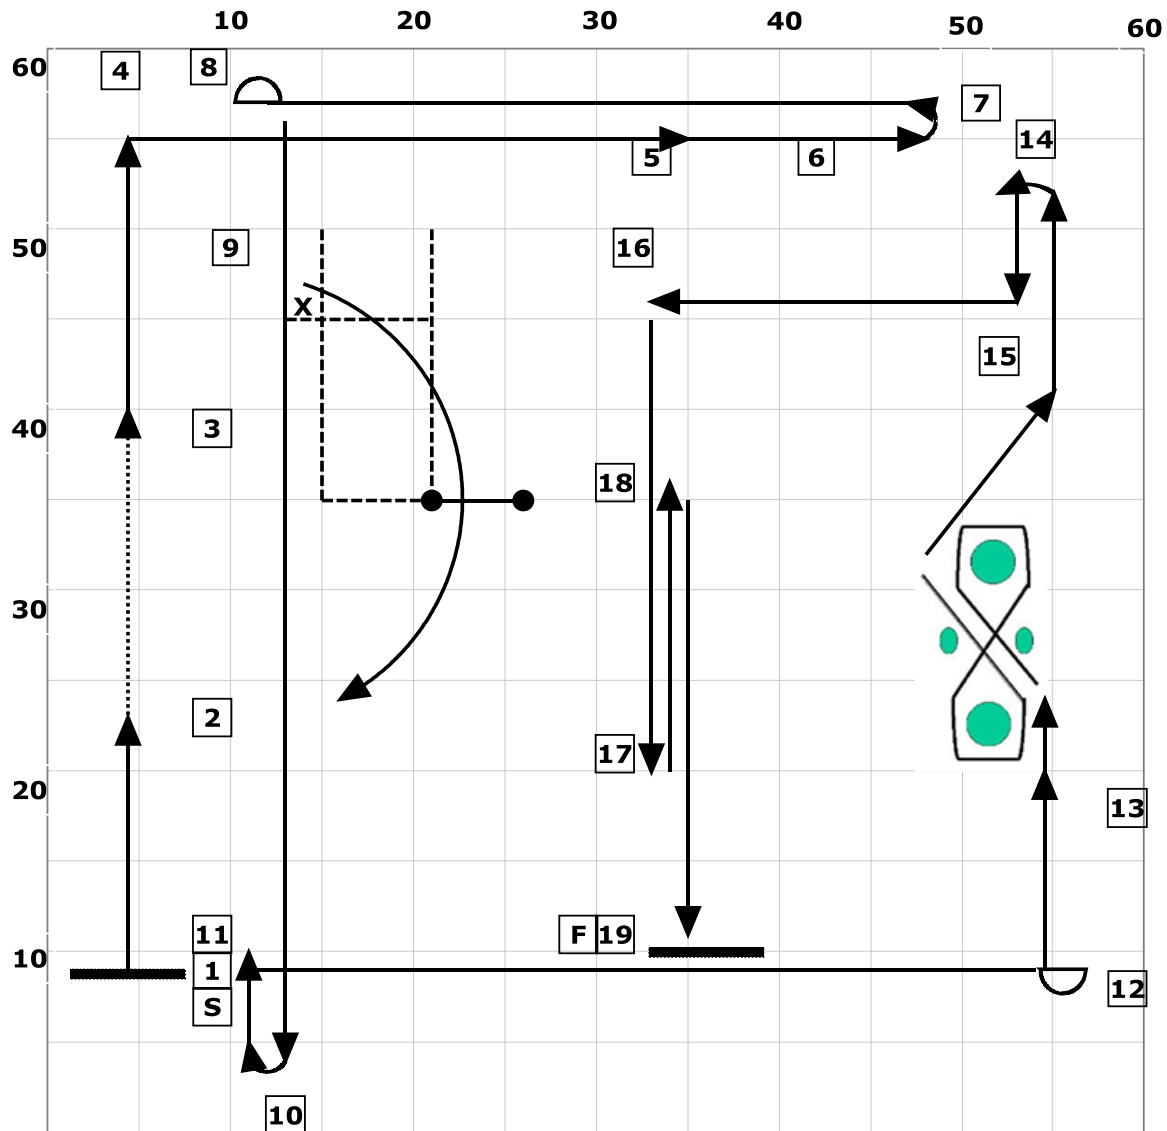

CARO Course Design
 Dog'O'Pogo T12-028
 April 1, 2012, 60 X 60 Indoors (Barn)
 Advanced, 8th Class
 Designed by: Diane Pitts; Time Allowed: 3 minutes

1. **Start** (48)
2. **Halt**, Fast Forward From Sit (45)
3. Normal Pace (21)
4. Right Turn (7)
5. **Halt**, Stand, Leave, Exam (31)
6. **Return And Forward From Stand** (32)
7. **Left About Turn** (47)
8. 270 Degree Right Turn (11)
9. **Send Over Jump** (42)
10. **Halt**, From Sit About Turn Right And Forward (39)
11. Right Turn (51)
12. 270 Degree Right Turn (5)
13. *Offset Figure 8* (30)
14. **Halt**, 180 Degree Pivot Left, Halt (38)
15. **Right Turn** (51)
16. Left Turn (8)
17. Call Front, 1, 2, 3 Steps Back (41)
18. **Finish Right** (35)
19. **Finish** (49)